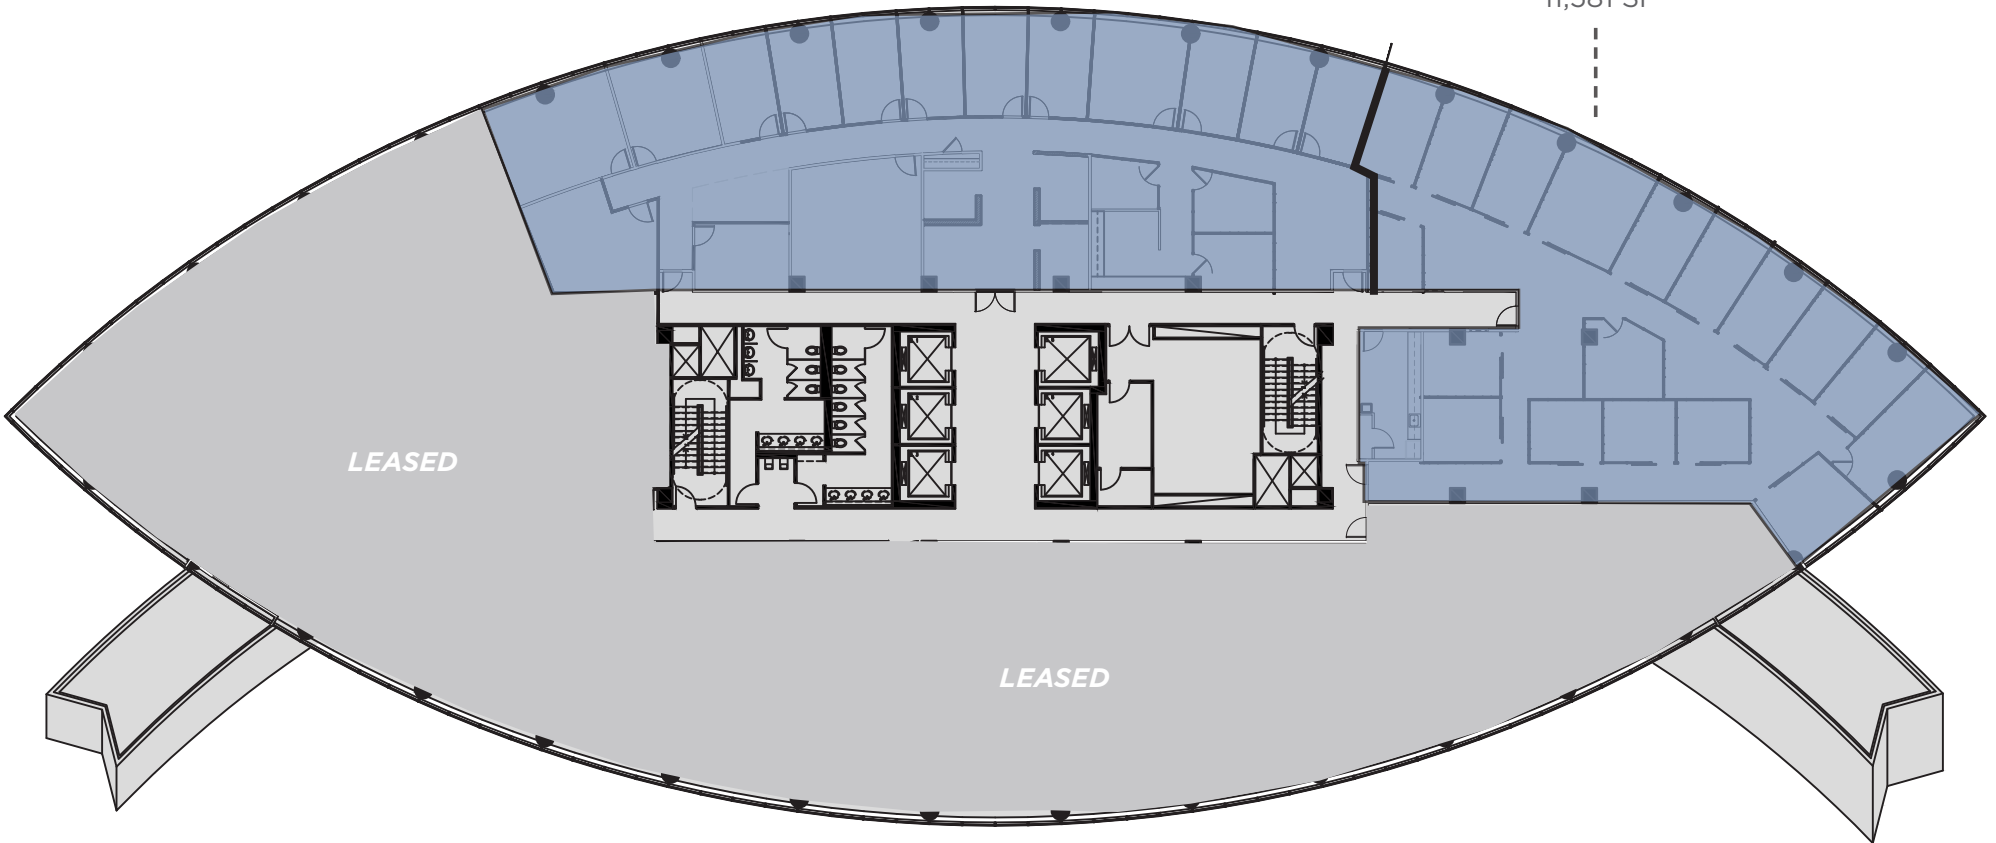

5TH FLOOR

Total Available: 11,581 SF

SUITE 500
11,581 SF

Kevin McGlooin
301.634.8484
kevin.mcglooin@cushwake.com

Peter Rosan
301.634.8487
peter.rosan@cushwake.com

Katie Datin
301.634.8488
katherine.datin@cushwake.com